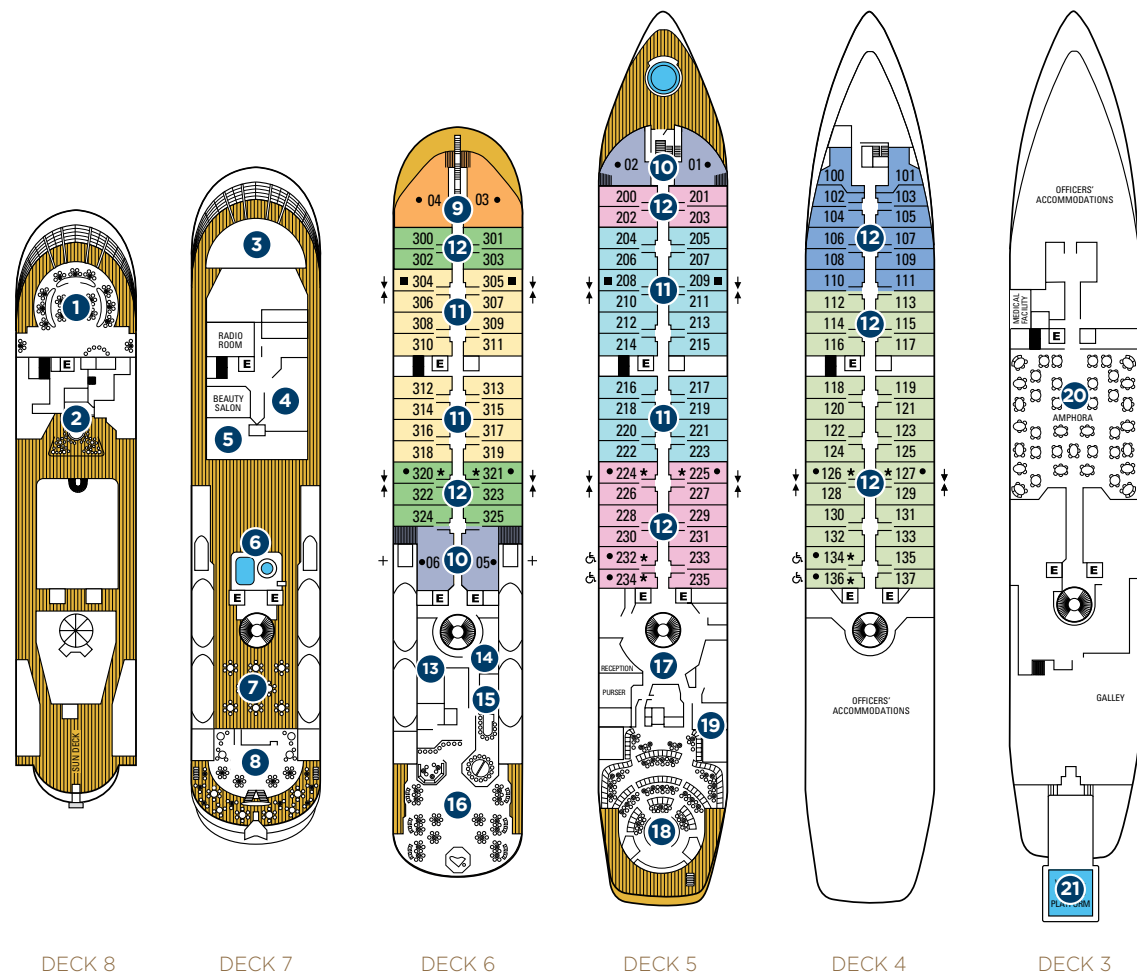

DECK PLANS

ABOARD STAR PRIDE

- OWNER'S SUITE (OW)
- CLASSIC SUITE (CS)
- BALCONY SUITE 1 (BS1)
- BALCONY SUITE (BS)
- OCEAN VIEW SUITE 3 (S3)
- OCEAN VIEW SUITE 2 (S2)
- OCEAN VIEW SUITE 1 (S1)
- OCEAN VIEW SUITE (S)

- Access to board ship is via stairs only.
- Access to/from outside deck may require assistance with doors and thresholds.

ALL-SUITE YACHTS

**Owner's Suites (OW):**  
575 square feet (54 square meters)

**Classic Suites (CS):**  
Forward Suites, 01 and 02 –  
400 square feet (37 square meters)

Midship Suites, 05 and 06 –  
530 square feet (49 square meters)

Classic Suites with 3rd berths –  
05 and 06

**Balcony Suites (BS, BS1):**  
277 square feet (26 square meters)

Balcony Suites with 3rd berths –  
204-205, 222-223

**Ocean View Suites (S, S1, S2, S3):**  
277 square feet (26 square meters)

Ocean View Suites with 3rd berths –  
112-115, 200-201, 300-301

**Modified Accessible Suites:**  
277 square feet (26 square meters),  
(Suites 134, 136, 232, 234).