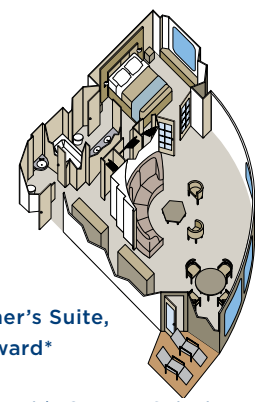

DECK PLANS

ABOARD STAR PRIDE

- OWNER'S SUITE (OW)
- CLASSIC SUITE (CS)
- BALCONY SUITE 1 (BS1)
- BALCONY SUITE (BS)
- OCEAN VIEW SUITE 3 (S3)
- OCEAN VIEW SUITE 2 (S2)
- OCEAN VIEW SUITE 1 (S1)
- OCEAN VIEW SUITE (S)

Midship Suites, 05 and 06 –  
530 square feet (49 square meters)

Classic Suites with 3rd berths –  
05 and 06

**Balcony Suites (BS, BS1):**  
277 square feet (26 square meters)

Balcony Suites with 3rd berths –  
204-205, 222-223

**Ocean View Suites (S, S1, S2, S3):**  
277 square feet (26 square meters)

Ocean View Suites with 3rd berths –  
112-115, 200-201, 300-301

**Modified Accessible Suites:**  
277 square feet (26 square meters),  
(Suites 134, 136, 232, 234).