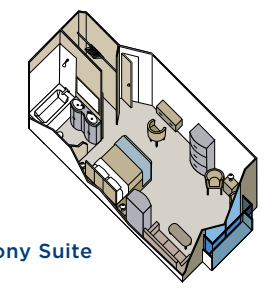

**Ocean View Suites (S, S1, S2, S3):**  
277 square feet (26 square meters)

Ocean View Suites with 3rd berths –  
112-115, 200-201, 300-301

**Modified Accessible Suites:**  
277 square feet (26 square meters),  
(Suites 134, 136, 232, 234).

Classic Suite, Forward

Balcony Suite

Ocean View Suite

Ocean View Accessible Suite

ONBOARD SPACES

- |                                      |                      |                         |
|--------------------------------------|----------------------|-------------------------|
| 1 Yacht Club                         | 8 Veranda/Candles    | 16 Compass Rose         |
| 2 Star Bar                           | 9 Owner's Suites     | 17 Reception            |
| 3 Bridge                             | 10 Classic Suites    | 18 Lounge               |
| 4 WindSpa                            | 11 Balcony Suites    | 19 Screening Room       |
| 5 Fitness Center                     | 12 Ocean View Suites | 20 AmphorA Restaurant   |
| 6 Counter-current pool and whirlpool | 13 Signature Shop    | 21 Watersports Platform |
| 7 Courtyard                          | 14 Library           |                         |
|                                      | 15 Casino            |                         |