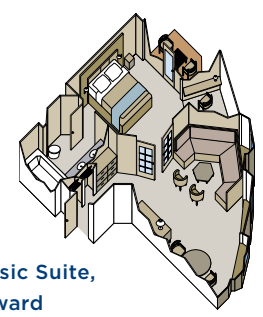

Classic Suite, Forward

Balcony Suite

Ocean View Suite

Ocean View Accessible Suite

ONBOARD SPACES

- |                                      |                      |                         |
|--------------------------------------|----------------------|-------------------------|
| 1 Yacht Club                         | 8 Veranda/Candles    | 16 Compass Rose         |
| 2 Star Bar                           | 9 Owner's Suites     | 17 Reception            |
| 3 Bridge                             | 10 Classic Suites    | 18 Lounge               |
| 4 WindSpa                            | 11 Balcony Suites    | 19 Screening Room       |
| 5 Fitness Center                     | 12 Ocean View Suites | 20 AmphorA Restaurant   |
| 6 Counter-current pool and whirlpool | 13 Signature Shop    | 21 Watersports Platform |
| 7 Courtyard                          | 14 Library           |                         |
|                                      | 15 Casino            |                         |