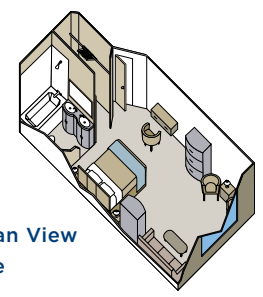

Midship Suites, 05 and 06 –  
530 square feet (49 square meters)

Classic Suites with 3rd berths –  
05 and 06

**Balcony Suites (BS, BS1):**  
277 square feet (26 square meters)

Balcony Suites with 3rd berths –  
204-205, 222-223

**Ocean View Suites (S, S1, S2, S3):**  
277 square feet (26 square meters)

Ocean View Suites with 3rd berths –  
112-115, 200-201, 300-301

**Modified Accessible Suites:**  
277 square feet (26 square meters),  
(Suites 134, 136, 232, 234).

Owner's Suite, Forward\*

\*Star Pride Owner's Suite is a slightly different layout.

Classic Suite, Midship

YACHT FACTS

- GUEST CAPACITY:** 212
- GUEST DECKS:** 6
- CREW MEMBERS:** 150-153
- LENGTH:** 440 feet (134 meters)
- BEAM:** 63 feet (19 meters)
- DRAFT:** 16.5 feet (5 meters)
- CRUISING SPEED:** 15 knots
- PROPULSION:** Twin propeller, driven by four Bergen marine diesel engines
- TONNAGE:** 9,975 gross registered tons (grt)
- YACHT'S REGISTRY:** Bahamas

Classic Suite, Forward

Balcony Suite

Ocean View Suite

Ocean View Accessible Suite

ONBOARD SPACES

- |                                      |                      |                         |
|--------------------------------------|----------------------|-------------------------|
| 1 Yacht Club                         | 8 Veranda/Candles    | 16 Compass Rose         |
| 2 Star Bar                           | 9 Owner's Suites     | 17 Reception            |
| 3 Bridge                             | 10 Classic Suites    | 18 Lounge               |
| 4 WindSpa                            | 11 Balcony Suites    | 19 Screening Room       |
| 5 Fitness Center                     | 12 Ocean View Suites | 20 AmphorA Restaurant   |
| 6 Counter-current pool and whirlpool | 13 Signature Shop    | 21 Watersports Platform |
| 7 Courtyard                          | 14 Library           |                         |
|                                      | 15 Casino            |                         |