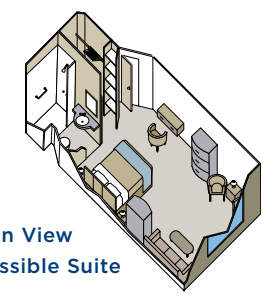

Midship Suites, 05 and 06 –  
530 square feet (49 square meters)

Classic Suites with 3rd berths –  
05 and 06

**Balcony Suites (BS, BS1):**  
277 square feet (26 square meters)

Balcony Suites with 3rd berths –  
204-205, 222-223

**Ocean View Suites (S, S1, S2, S3):**  
277 square feet (26 square meters)

Ocean View Suites with 3rd berths –  
112-115, 200-201, 300-301

**Modified Accessible Suites:**  
277 square feet (26 square meters),  
(Suites 134, 136, 232, 234).

Owner's Suite, Forward\*

\*Star Pride Owner's Suite is a slightly different layout.

Classic Suite, Midship

YACHT FACTS

- GUEST CAPACITY:** 212
- GUEST DECKS:** 6
- CREW MEMBERS:** 150-153
- LENGTH:** 440 feet (134 meters)
- BEAM:** 63 feet (19 meters)
- DRAFT:** 16.5 feet (5 meters)
- CRUISING SPEED:** 15 knots
- PROPULSION:** Twin propeller, driven by four Bergen marine diesel engines
- TONNAGE:** 9,975 gross registered tons (grt)
- YACHT'S REGISTRY:** Bahamas

Classic Suite, Forward

Balcony Suite

Ocean View Suite

Ocean View Accessible Suite

ONBOARD SPACES

- |                                      |                      |                         |
|--------------------------------------|----------------------|-------------------------|
| 1 Yacht Club                         | 8 Veranda/Candles    | 16 Compass Rose         |
| 2 Star Bar                           | 9 Owner's Suites     | 17 Reception            |
| 3 Bridge                             | 10 Classic Suites    | 18 Lounge               |
| 4 WindSpa                            | 11 Balcony Suites    | 19 Screening Room       |
| 5 Fitness Center                     | 12 Ocean View Suites | 20 AmphorA Restaurant   |
| 6 Counter-current pool and whirlpool | 13 Signature Shop    | 21 Watersports Platform |
| 7 Courtyard                          | 14 Library           |                         |
|                                      | 15 Casino            |                         |