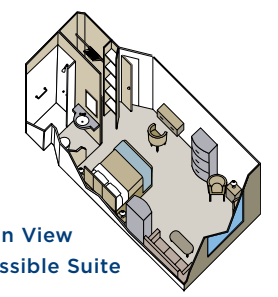

DECK PLANS

ABOARD STAR LEGEND

- OWNER'S SUITE (OW)
- CLASSIC SUITE (CS)
- BALCONY SUITE 1 (BS1)
- BALCONY SUITE (BS)
- OCEAN VIEW SUITE 3 (S3)
- OCEAN VIEW SUITE 2 (S2)
- OCEAN VIEW SUITE 1 (S1)
- OCEAN VIEW SUITE (S)

- Access to board ship is via stairs only.
- Access to/from outside deck may require assistance with doors and thresholds.

ALL-SUITE YACHTS

- Owner's Suites (OW):**
575 square feet (54 square meters)
- Classic Suites (CS):**
Forward Suites, 01 and 02 – 400 square feet (37 square meters)
Midship Suites, 05 and 06 – 530 square feet (49 square meters)
Classic Suites with 3rd berths – 05 and 06
- Balcony Suites (BS, BS1):**
277 square feet (26 square meters)
Balcony Suites with 3rd berths – 204-205, 222-223
- Ocean View Suites (S, S1, S2, S3):**
277 square feet (26 square meters)
Ocean View Suites with 3rd berths – 112-115, 200-201, 300-301
- Modified Accessible Suites:**
277 square feet (26 square meters), (Suites 134, 136, 232, 234).

Owner's Suite, Forward

Classic Suite, Midship

YACHT FACTS

- GUEST CAPACITY:** 212
- GUEST DECKS:** 6
- CREW MEMBERS:** 150-153
- LENGTH:** 440 feet (134 meters)
- BEAM:** 63 feet (19 meters)
- DRAFT:** 16.5 feet (5 meters)
- CRUISING SPEED:** 15 knots
- PROPULSION:** Twin propeller, driven by four Bergen marine diesel engines
- TONNAGE:** 9,975 gross registered tons (grt)
- YACHT'S REGISTRY:** Bahamas

Classic Suite, Forward

Balcony Suite

Ocean View Suite

Ocean View Accessible Suite

ONBOARD SPACES

- | | | |
|--------------------------------------|----------------------|-------------------------|
| 1 Yacht Club | 8 Veranda/Candles | 16 Compass Rose |
| 2 Star Bar | 9 Owner's Suites | 17 Reception |
| 3 Bridge | 10 Classic Suites | 18 Lounge |
| 4 WindSpa | 11 Balcony Suites | 19 Screening Room |
| 5 Fitness Center | 12 Ocean View Suites | 20 AmphorA Restaurant |
| 6 Counter-current pool and whirlpool | 13 Signature Shop | 21 Watersports Platform |
| 7 Courtyard | 14 Library | |
| | 15 Casino | |