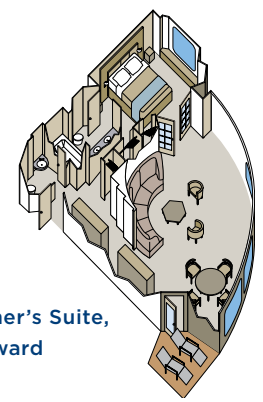

DECK PLANS

ABOARD STAR LEGEND

- OWNER'S SUITE (OW)
- CLASSIC SUITE (CS)
- BALCONY SUITE 1 (BS1)
- BALCONY SUITE (BS)
- OCEAN VIEW SUITE 3 (S3)
- OCEAN VIEW SUITE 2 (S2)
- OCEAN VIEW SUITE 1 (S1)
- OCEAN VIEW SUITE (S)

- Access to board ship is via stairs only.
- Access to/from outside deck may require assistance with doors and thresholds.

ALL-SUITE YACHTS

- Owner's Suites (OW):**
575 square feet (54 square meters)
- Classic Suites (CS):**
Forward Suites, 01 and 02 – 400 square feet (37 square meters)
Midship Suites, 05 and 06 – 530 square feet (49 square meters)
Classic Suites with 3rd berths – 05 and 06
- Balcony Suites (BS, BS1):**
277 square feet (26 square meters)
Balcony Suites with 3rd berths – 204-205, 222-223
- Ocean View Suites (S, S1, S2, S3):**
277 square feet (26 square meters)
Ocean View Suites with 3rd berths – 112-115, 200-201, 300-301
- Modified Accessible Suites:**
277 square feet (26 square meters), (Suites 134, 136, 232, 234).