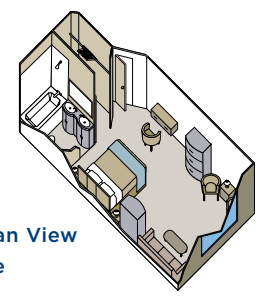

- Access to board ship is via stairs only.
- Access to/from outside deck may require assistance with doors and thresholds.

ALL-SUITE YACHTS

- Owner's Suites (OW):**
575 square feet (54 square meters)
- Classic Suites (CS):**
Forward Suites, 01 and 02 – 400 square feet (37 square meters)
Midship Suites, 05 and 06 – 530 square feet (49 square meters)
Classic Suites with 3rd berths – 05 and 06
- Balcony Suites (BS, BS1):**
277 square feet (26 square meters)
Balcony Suites with 3rd berths – 204-205, 222-223
- Ocean View Suites (S, S1, S2, S3):**
277 square feet (26 square meters)
Ocean View Suites with 3rd berths – 112-115, 200-201, 300-301
- Modified Accessible Suites:**
277 square feet (26 square meters), (Suites 134, 136, 232, 234).

Owner's Suite, Forward

Classic Suite, Midship

YACHT FACTS

- GUEST CAPACITY:** 212
- GUEST DECKS:** 6
- CREW MEMBERS:** 150-153
- LENGTH:** 440 feet (134 meters)
- BEAM:** 63 feet (19 meters)
- DRAFT:** 16.5 feet (5 meters)
- CRUISING SPEED:** 15 knots
- PROPULSION:** Twin propeller, driven by four Bergen marine diesel engines
- TONNAGE:** 9,975 gross registered tons (grt)
- YACHT'S REGISTRY:** Bahamas

Classic Suite, Forward

Balcony Suite

Ocean View Suite

Ocean View Accessible Suite

ONBOARD SPACES

- | | | |
|--------------------------------------|----------------------|-------------------------|
| 1 Yacht Club | 8 Veranda/Candles | 16 Compass Rose |
| 2 Star Bar | 9 Owner's Suites | 17 Reception |
| 3 Bridge | 10 Classic Suites | 18 Lounge |
| 4 WindSpa | 11 Balcony Suites | 19 Screening Room |
| 5 Fitness Center | 12 Ocean View Suites | 20 AmphorA Restaurant |
| 6 Counter-current pool and whirlpool | 13 Signature Shop | 21 Watersports Platform |
| 7 Courtyard | 14 Library | |
| | 15 Casino | |