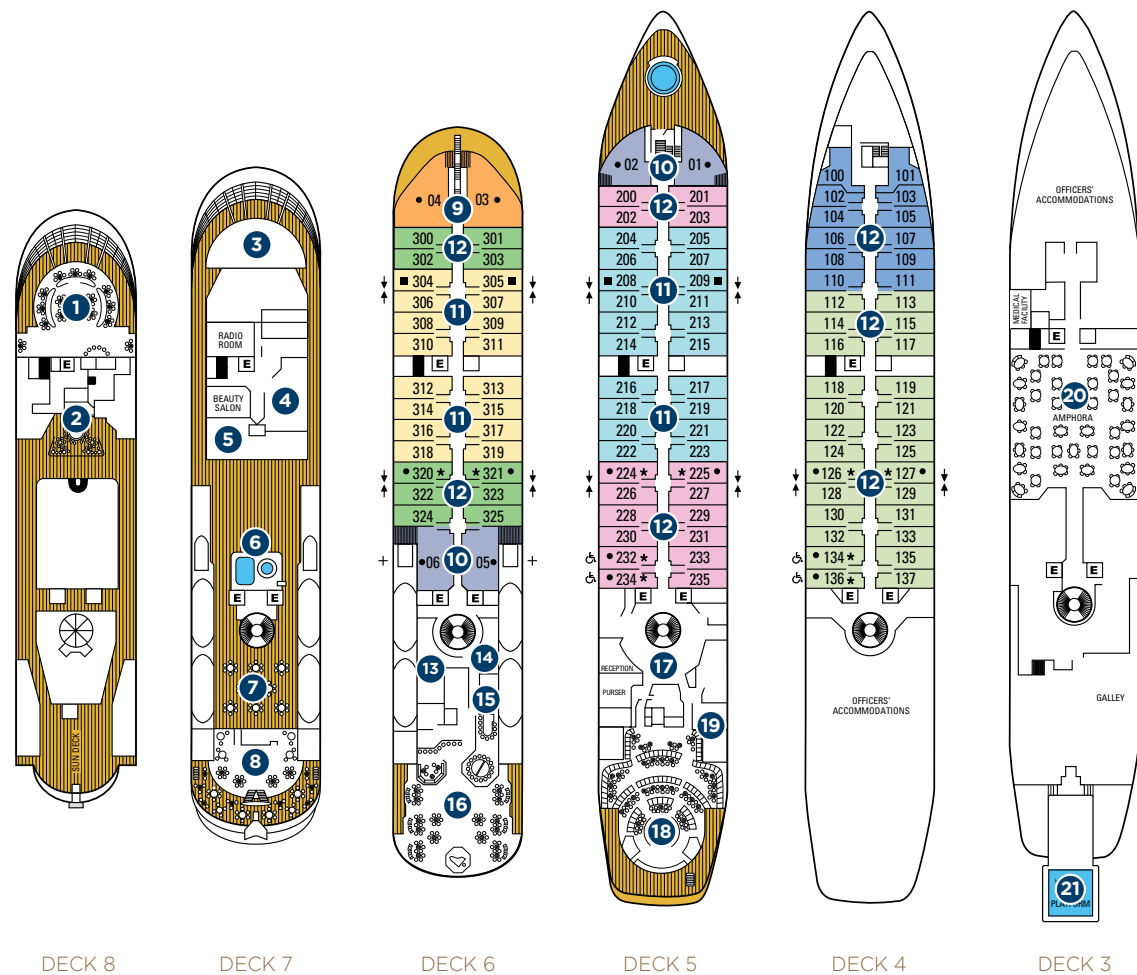

DECK PLANS

ABOARD STAR LEGEND

- OWNER'S SUITE (OW)
- CLASSIC SUITE (CS)
- BALCONY SUITE 1 (BS1)
- BALCONY SUITE (BS)
- OCEAN VIEW SUITE 3 (S3)
- OCEAN VIEW SUITE 2 (S2)
- OCEAN VIEW SUITE 1 (S1)
- OCEAN VIEW SUITE (S)

- Access to board ship is via stairs only.
- Access to/from outside deck may require assistance with doors and thresholds.

ALL-SUITE YACHTS

- Owner's Suites (OW):**
575 square feet (54 square meters)
- Classic Suites (CS):**
Forward Suites, 01 and 02 – 400 square feet (37 square meters)
Midship Suites, 05 and 06 – 530 square feet (49 square meters)
Classic Suites with 3rd berths – 05 and 06
- Balcony Suites (BS, BS1):**
277 square feet (26 square meters)
Balcony Suites with 3rd berths – 204-205, 222-223
- Ocean View Suites (S, S1, S2, S3):**
277 square feet (26 square meters)
Ocean View Suites with 3rd berths – 112-115, 200-201, 300-301
- Modified Accessible Suites:**
277 square feet (26 square meters), (Suites 134, 136, 232, 234).

Owner's Suite, Forward

Classic Suite, Midship

YACHT FACTS

- GUEST CAPACITY:** 212
- GUEST DECKS:** 6
- CREW MEMBERS:** 150-153
- LENGTH:** 440 feet (134 meters)
- BEAM:** 63 feet (19 meters)
- DRAFT:** 16.5 feet (5 meters)
- CRUISING SPEED:** 15 knots
- PROPULSION:** Twin propeller, driven by four Bergen marine diesel engines
- TONNAGE:** 9,975 gross registered tons (grt)
- YACHT'S REGISTRY:** Bahamas

Classic Suite, Forward

Balcony Suite

Ocean View Suite

Ocean View Accessible Suite

ONBOARD SPACES

- | | | |
|--------------------------------------|----------------------|-------------------------|
| 1 Yacht Club | 8 Veranda/Candles | 16 Compass Rose |
| 2 Star Bar | 9 Owner's Suites | 17 Reception |
| 3 Bridge | 10 Classic Suites | 18 Lounge |
| 4 WindSpa | 11 Balcony Suites | 19 Screening Room |
| 5 Fitness Center | 12 Ocean View Suites | 20 AmphorA Restaurant |
| 6 Counter-current pool and whirlpool | 13 Signature Shop | 21 Watersports Platform |
| 7 Courtyard | 14 Library | |
| | 15 Casino | |