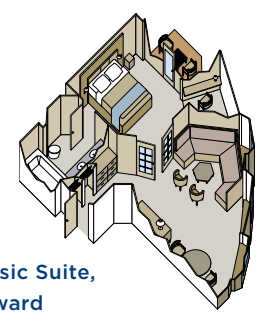

DECK PLANS

ABOARD STAR LEGEND

- OWNER'S SUITE (OW)
- CLASSIC SUITE (CS)
- BALCONY SUITE 1 (BS1)
- BALCONY SUITE (BS)
- OCEAN VIEW SUITE 3 (S3)
- OCEAN VIEW SUITE 2 (S2)
- OCEAN VIEW SUITE 1 (S1)
- OCEAN VIEW SUITE (S)

- Access to board ship is via stairs only.
- Access to/from outside deck may require assistance with doors and thresholds.

ALL-SUITE YACHTS

- Owner's Suites (OW):**
575 square feet (54 square meters)
- Classic Suites (CS):**
Forward Suites, 01 and 02 – 400 square feet (37 square meters)
Midship Suites, 05 and 06 – 530 square feet (49 square meters)
Classic Suites with 3rd berths – 05 and 06
- Balcony Suites (BS, BS1):**
277 square feet (26 square meters)
Balcony Suites with 3rd berths – 204-205, 222-223
- Ocean View Suites (S, S1, S2, S3):**
277 square feet (26 square meters)
Ocean View Suites with 3rd berths – 112-115, 200-201, 300-301
- Modified Accessible Suites:**
277 square feet (26 square meters), (Suites 134, 136, 232, 234).

Classic Suite, Forward

Balcony Suite

Ocean View Suite

Ocean View Accessible Suite

ONBOARD SPACES

- | | | |
|--------------------------------------|----------------------|-------------------------|
| 1 Yacht Club | 8 Veranda/Candles | 16 Compass Rose |
| 2 Star Bar | 9 Owner's Suites | 17 Reception |
| 3 Bridge | 10 Classic Suites | 18 Lounge |
| 4 WindSpa | 11 Balcony Suites | 19 Screening Room |
| 5 Fitness Center | 12 Ocean View Suites | 20 AmphorA Restaurant |
| 6 Counter-current pool and whirlpool | 13 Signature Shop | 21 Watersports Platform |
| 7 Courtyard | 14 Library | |
| | 15 Casino | |