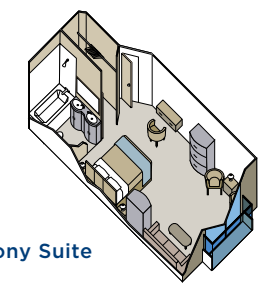

DECK PLANS

ABOARD STAR LEGEND

- OWNER'S SUITE (OW)
- CLASSIC SUITE (CS)
- BALCONY SUITE 1 (BS1)
- BALCONY SUITE (BS)
- OCEAN VIEW SUITE 3 (S3)
- OCEAN VIEW SUITE 2 (S2)
- OCEAN VIEW SUITE 1 (S1)
- OCEAN VIEW SUITE (S)

- Access to board ship is via stairs only.
- Access to/from outside deck may require assistance with doors and thresholds.

ALL-SUITE YACHTS

- Owner's Suites (OW):**
575 square feet (54 square meters)
- Classic Suites (CS):**
Forward Suites, 01 and 02 – 400 square feet (37 square meters)
Midship Suites, 05 and 06 – 530 square feet (49 square meters)
Classic Suites with 3rd berths – 05 and 06
- Balcony Suites (BS, BS1):**
277 square feet (26 square meters)
Balcony Suites with 3rd berths – 204-205, 222-223
- Ocean View Suites (S, S1, S2, S3):**
277 square feet (26 square meters)
Ocean View Suites with 3rd berths – 112-115, 200-201, 300-301
- Modified Accessible Suites:**
277 square feet (26 square meters), (Suites 134, 136, 232, 234).

Owner's Suite, Forward

Classic Suite, Midship

YACHT FACTS

- GUEST CAPACITY:** 212
- GUEST DECKS:** 6
- CREW MEMBERS:** 150-153
- LENGTH:** 440 feet (134 meters)
- BEAM:** 63 feet (19 meters)
- DRAFT:** 16.5 feet (5 meters)
- CRUISING SPEED:** 15 knots
- PROPULSION:** Twin propeller, driven by four Bergen marine diesel engines
- TONNAGE:** 9,975 gross registered tons (grt)
- YACHT'S REGISTRY:** Bahamas

Classic Suite, Forward

Balcony Suite

Ocean View Suite

Ocean View Accessible Suite

ONBOARD SPACES

- | | | |
|--------------------------------------|----------------------|-------------------------|
| 1 Yacht Club | 8 Veranda/Candles | 16 Compass Rose |
| 2 Star Bar | 9 Owner's Suites | 17 Reception |
| 3 Bridge | 10 Classic Suites | 18 Lounge |
| 4 WindSpa | 11 Balcony Suites | 19 Screening Room |
| 5 Fitness Center | 12 Ocean View Suites | 20 AmphorA Restaurant |
| 6 Counter-current pool and whirlpool | 13 Signature Shop | 21 Watersports Platform |
| 7 Courtyard | 14 Library | |
| | 15 Casino | |